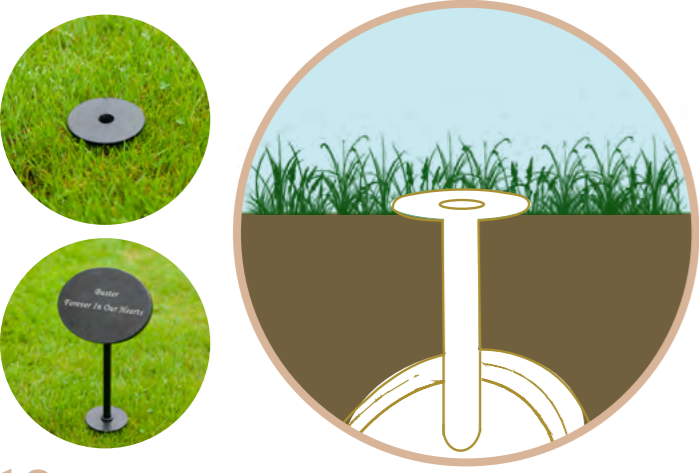

Keepsakes

Tribute Heart Keepsake

Solid oak heart keepsake with hidden recesses for token ashes or small mementos with space for photos or name plaque.

- Turn to open and close
- Magnetic fastening
- Protective pouch and display stand
- Suitable for engraving

Code	TRIH
Dimensions (in)	2¾ x 2½ x 1½
Photo Size	1 ¼"
Capacity (in³)	token
Material & Finish	Oak wood heart. Glass phial with cork
Suitability	• Keepsake ashes & mementos • Personalisation & engraving

Tribute Urns

HighDown Urns & optional grave marker set

Granite style weather resistant urn suitable for indoor or outdoor* use, above or below ground

- Relocatable using optional grave marker
- Plaque can attach to urn or marker
- Suitable for use with Memory Capsule (p.25)

	Urn	Marker Set
Code	HIG-3200-PD HIG-3200-PW	HIG-GM
Plaque	Dark: HIG-PL-B	Light: HIG-PL-W
Dimensions (in)	7¼x6x10¼	
Capacity (in³)	195	
Material & Finish	granite-effect polypropylene	
Suitability	• Indoor / Outdoor* • Above or below ground or niche • Relocatable	

*Care should be taken to position away from prolonged exposure to strong sunlight.

Designed to be buried and keep ashes safe.

Sleeping Cat Urns

Carved Sleeping Cat Urns

Code	SCHF0250BR	SCHF0250BCP	SCHF0250BLK
Color	Brown	Brown Colorpoint	Black
Dimensions (in)	6¾ x 7¼ x 4		
Capacity (in³)	15		
Material	Parawood		
Suitability	• Full ashes / shared ashes / keepsake • Indoor use		

Cast Sleeping Cat Urns

Code	CASCA-SC0-BLK	CASBO-CAT-BRZ
Color	Matte Black	Bronze & gilt
Dimensions (in)	6¾ x 7½ x 4	5½ x 4 x 4¼
Capacity (in³)	73	22
Material	cast resin	
Suitability	• Full ashes / double ashes • Indoor use	• Full ashes / shared ashes / keepsake • Indoor use