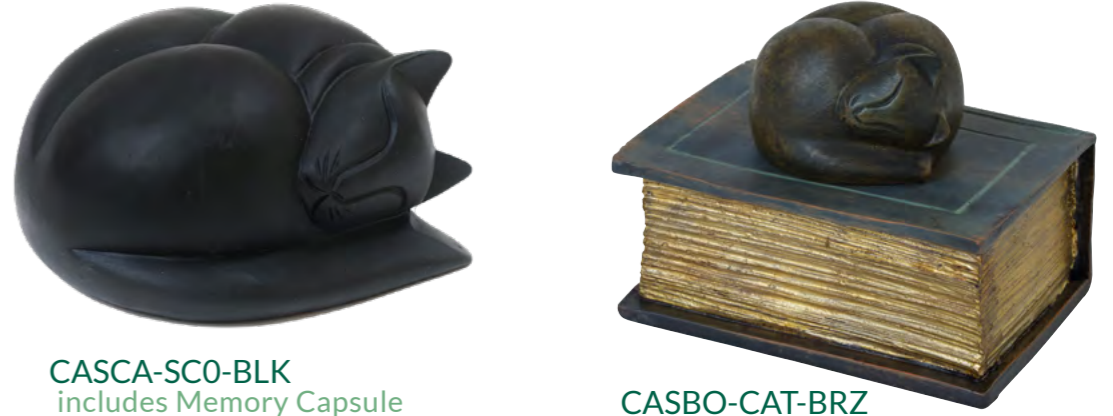

Cast Sleeping Cat Urns

Code	CASCA-SC0-BLK	CASBO-CAT-BRZ
Color	Matte Black	Bronze & gilt
Dimensions (in)	6¾ x 7½ x 4	5½ x 4 x 4¼
Capacity (in³)	73	22
Material	cast resin	
Suitability	• Full ashes / double ashes • Indoor use	• Full ashes / shared ashes / keepsake • Indoor use