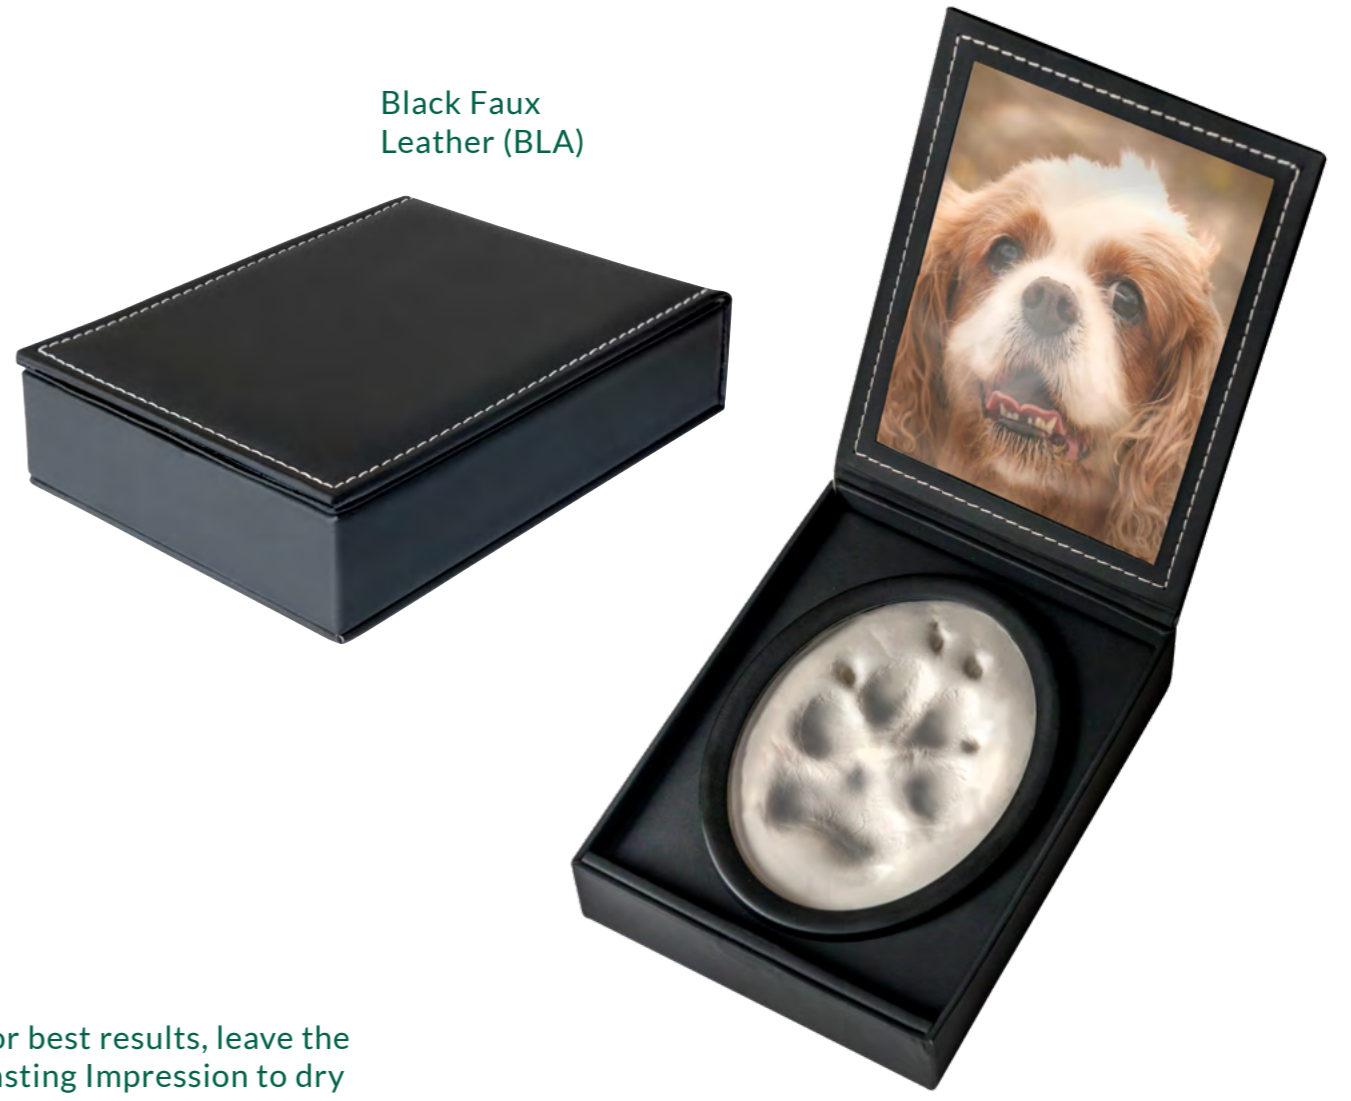

A Lasting Impression

Code	Oval Dish Dimensions (in)	Photo Case Dimensions (in)	Material and Finish
IMPSET01-BLA	5 x 4 x 1	6¼ x 4¾ x 1½	Oval Dish: fibre re-enforced nylon, polymer clay Presentation Photo Case: Black Faux Leather

Specially developed by Petributes, to our high quality standards and to meet customer expectations, this product is designed to take detailed and reliable impressions of your pets paw print. This newly created kit is perfect for providing "A Lasting Impression". The attractive oval dish contains polymer clay and clips neatly into its presentation photo case (Black Faux Leather) after the impression has been taken.

The oval impression dish is also compatible with other Petributes products such as the Findon Urn and Tribute frames. Ideal for taking a memorial paw impression or a print of a young puppy to keep for posterity. The presentation photo case holds a standard 6" x 4" photograph.